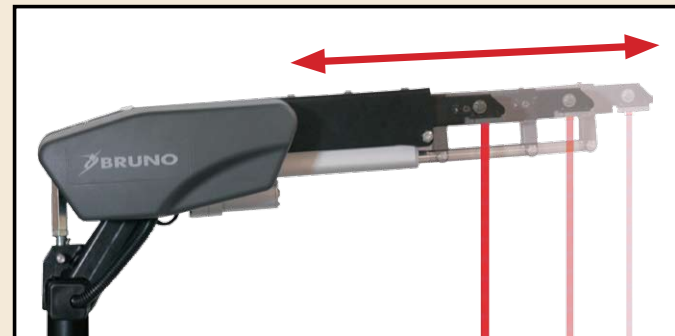

Curb-Sider[®]

BRUNO
for your independence

BRUNO[™]
for your independence

Superior Performance.
Amazingly Compact.
Easy To Use.

Curb-Sider[®] Vehicle Lift

The Essence of Form and Function

- **Effortless loading** from behind the bumper or curbside makes the Curb-Sider® the king of convenience.
- The **powerful lifting capacity** is the hallmark of the Curb-Sider. Virtually every mobility device can be handled, with a lifting capacity of **400 lb/181 kg**.
- The **compact beauty** of the Curb-Sider is enhanced by its **automotive styling** and scratch resistant black textured finish that gracefully complement your vehicle and requires a **minimal amount of space**.
- The Curb-Sider's **modularity** is renowned. In fact, this magnificent unit is so versatile it can fit into **scores of vehicles**.
- An easy-to-operate **Fold-Down Lift Head** allows partial 3rd row seating access or cargo space (where applicable) and improved driver visibility when a mobility device is not present. Optional quick release pins make this a snap.
- The elegantly styled Curb-Sider has been redesigned with the industry exclusive **Direct Gear Drive Technology** for unmatched performance.

IMPORTANT: Contact your factory trained Bruno dealer for specific details on your vehicle!

*250 lb/113 kg version also available

**requires optional quick release pins

Direct Gear Drive Technology – absence of chains means no slipping and virtually maintenance-free operation.

Optional Exterior Pendant Package (VSL-6000)

The Telescoping Lift Head, on the Model VSL-6900, provides additional extension to address protruding bumpers, especially when handling larger mobility devices.